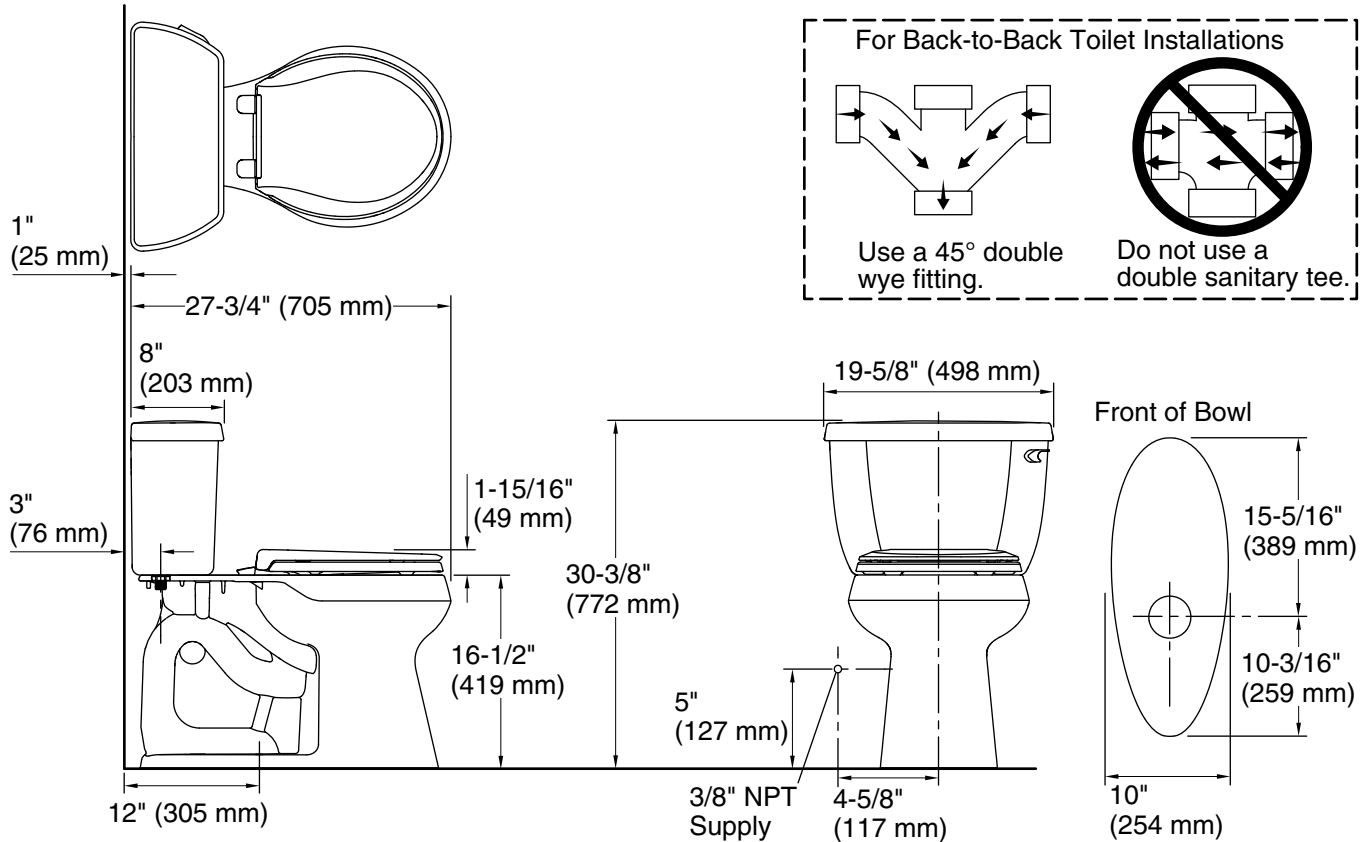

Highline® Classic Comfort Height®

Two-piece round-front 1.28 gpf chair height toilet
K-5296-RA

Features

- Two-piece design.
- Round-front bowl offers an ideal solution for smaller bathrooms and powder rooms.
- Comfort Height® feature offers chair-height seating that makes sitting down and standing up easier for most adults.
- 1.28 gpf (4.8 lpf).
- Right-hand Polished Chrome trip lever.
- Combination consists of the K-4436-RA tank and the K-5393 bowl.
- Vitreous china.
- 2-1/8" (54 mm) fully glazed trapway.
- 10.5" (267 mm) x 8.25" (210 mm) water area.

Installation

- Standard 12" (305 mm) rough-in.
- Three-bolt quick-connect installation.
- Seat and supply line sold separately.
- Floor-mount/floor outlet.

Water Conservation & Rebates

- Eligible for consumer rebates in some municipalities.

Included Components

Product consists of:

- K-5393 Two-piece round-front chair height toilet bowl
- K-4436-RA Toilet tank, 1.28 gpf

Additional Components:

- Bolt cap accessory pack
- Tank cover
- Trip lever

Technical Information

All product dimensions are nominal.

Toilet type:	Two-piece, Floor-mount
Waste Outlet:	Floor
Bowl shape:	Round-front
Flush type:	Class Five®
Trap passageway:	2-1/8" (54 mm)
Water Consumption	
Full:	1.28 gpf (4.8 lpf)
Water surface size:	10-1/2" x 8-1/4" (267 mm x 210 mm)
Rim to water surface:	5-3/8" (137 mm)
Rough-in:	12" (305 mm)
Seat-mounting holes:	5-1/2" (140 mm)